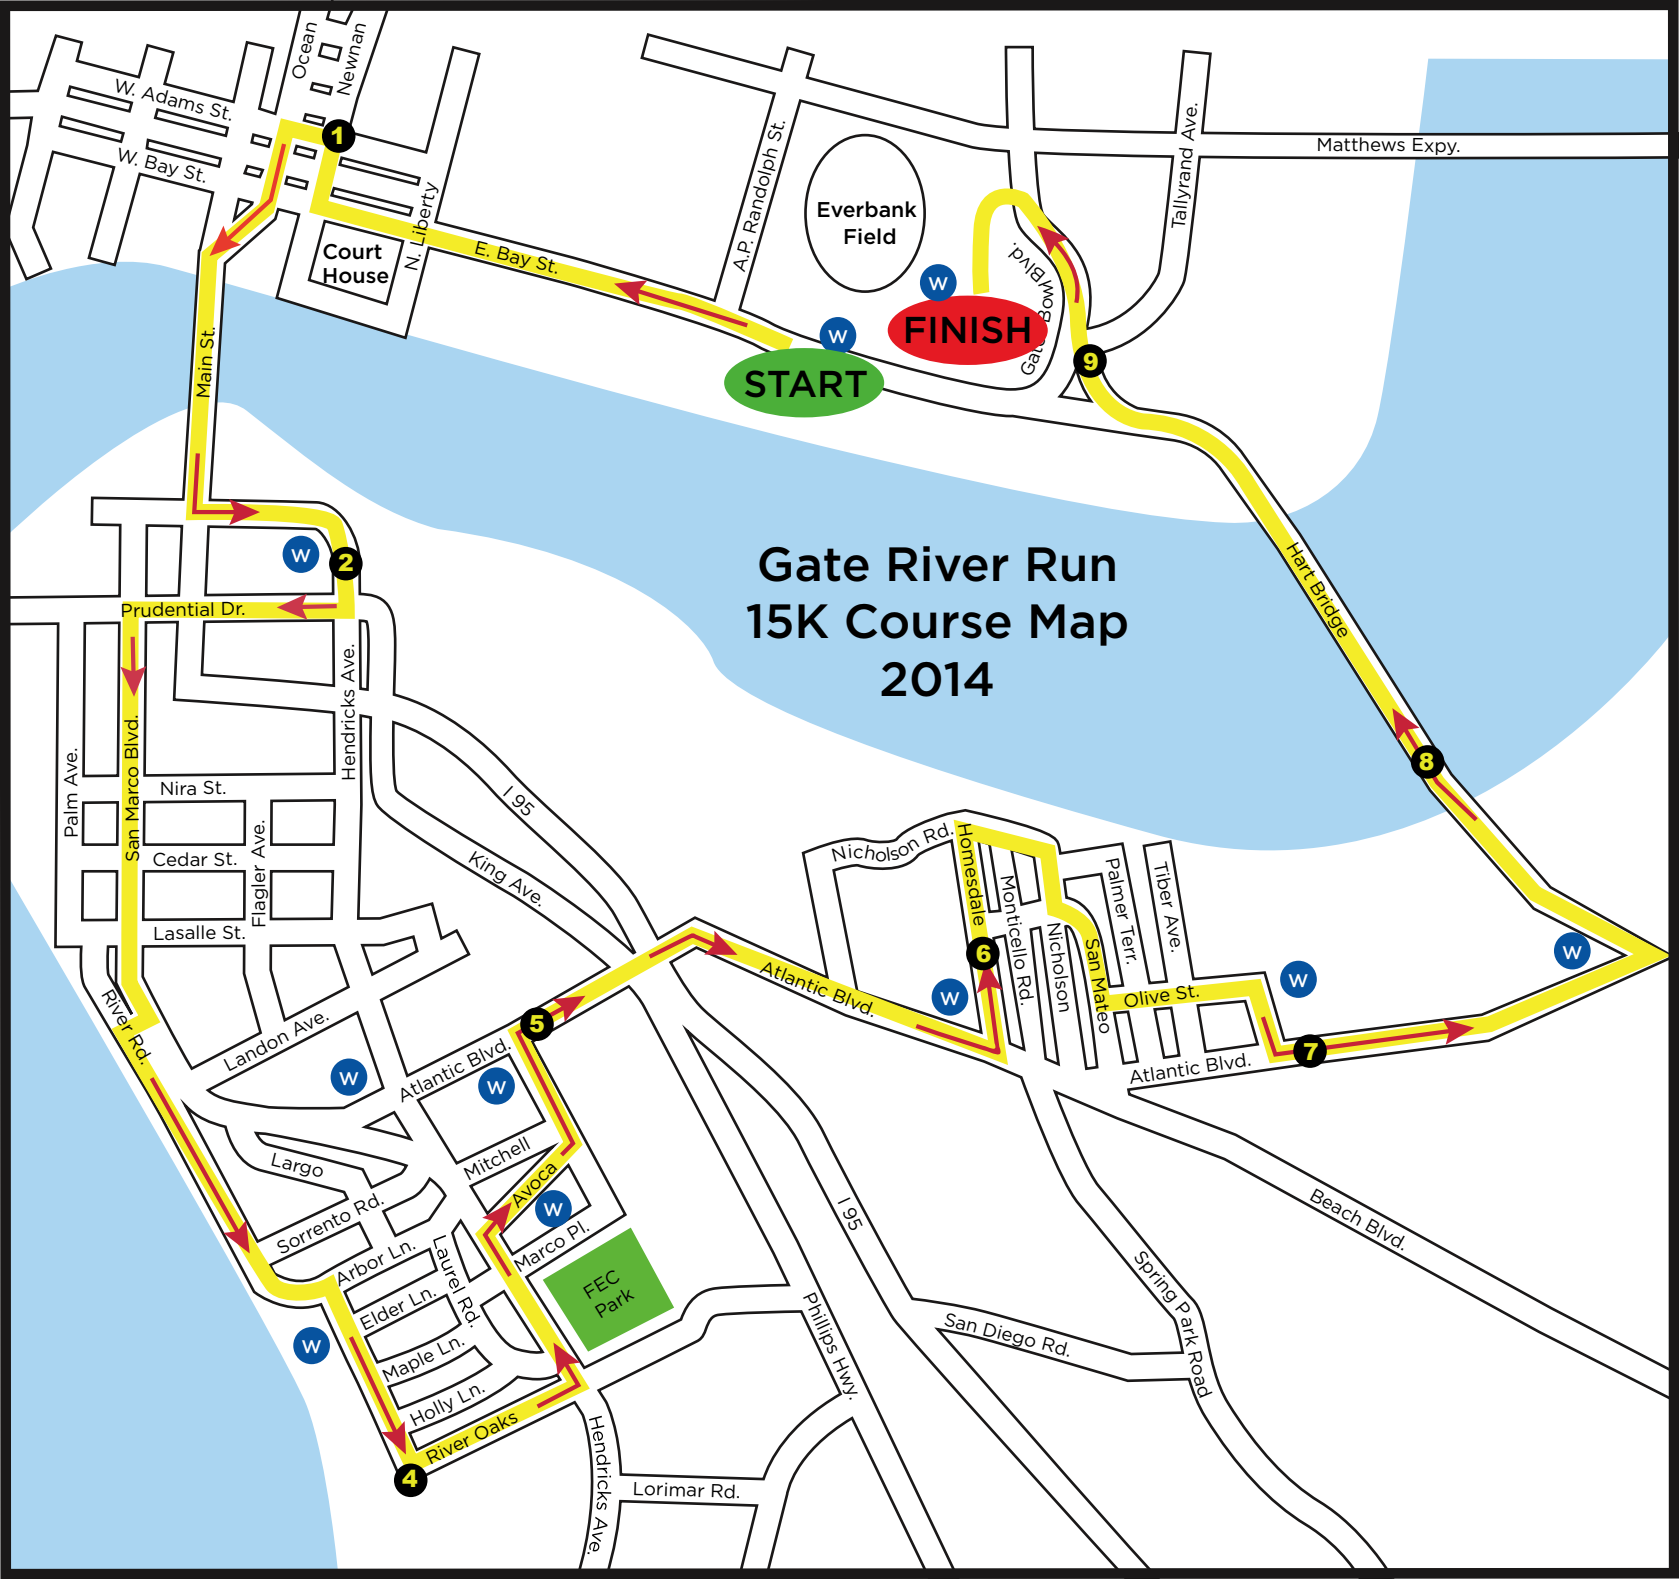

# Gate River Run 15K Course Map 2014

START

FINISH

1

2

3

4

5

6

7

8

9

W

W

W

W

W

W

W

W

W

W

W