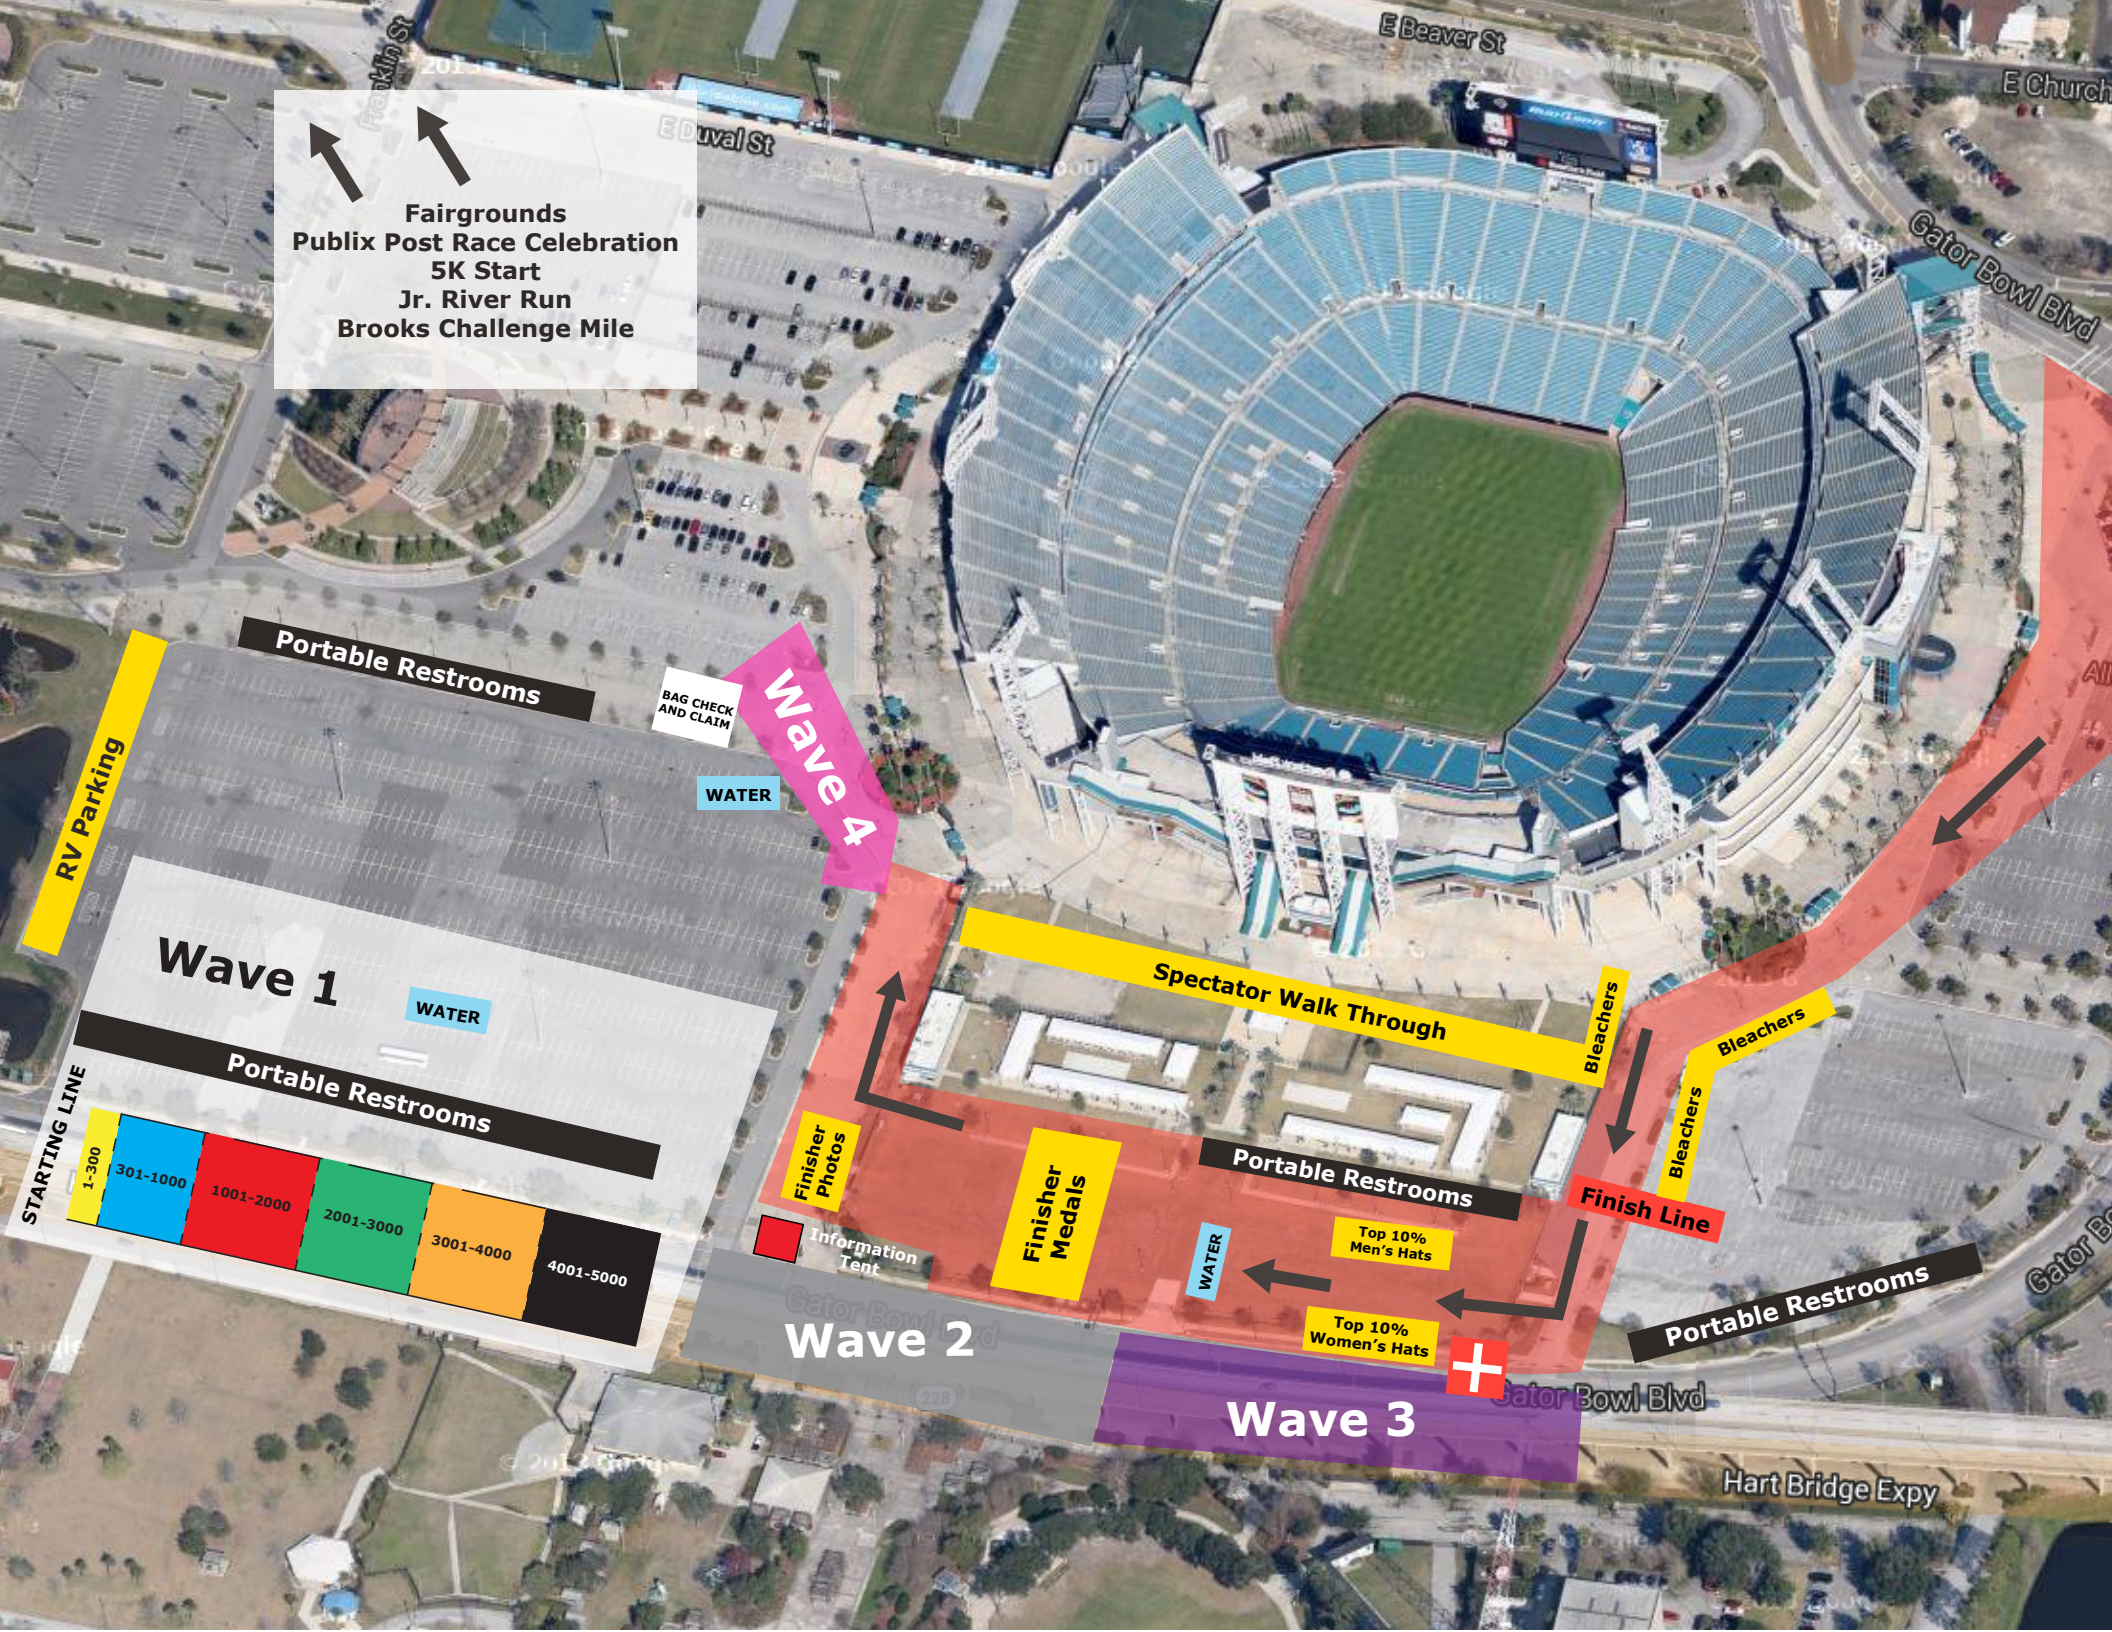

← ←
Fairgrounds
Publix Post Race Celebration
5K Start
Jr. River Run
Brooks Challenge Mile

RV Parking

Wave 1

Portable Restrooms

Water

STARTING LINE

1-300	301-1000	1001-2000	2001-3000	3001-4000	4001-5000
-------	----------	-----------	-----------	-----------	-----------

Wave 4

BAG CHECK AND CLAIM

Water

Spectator Walk Through

Bleachers

Wave 2

Wave 3

Finisher Photos

Finisher Medals

Portable Restrooms

Information Tent

Water

Top 10% Men's Hats

Top 10% Women's Hats

Finish Line

Portable Restrooms

Bleachers

Bleachers

Bleachers

Gator Bowl Blvd

Hart Bridge Expy